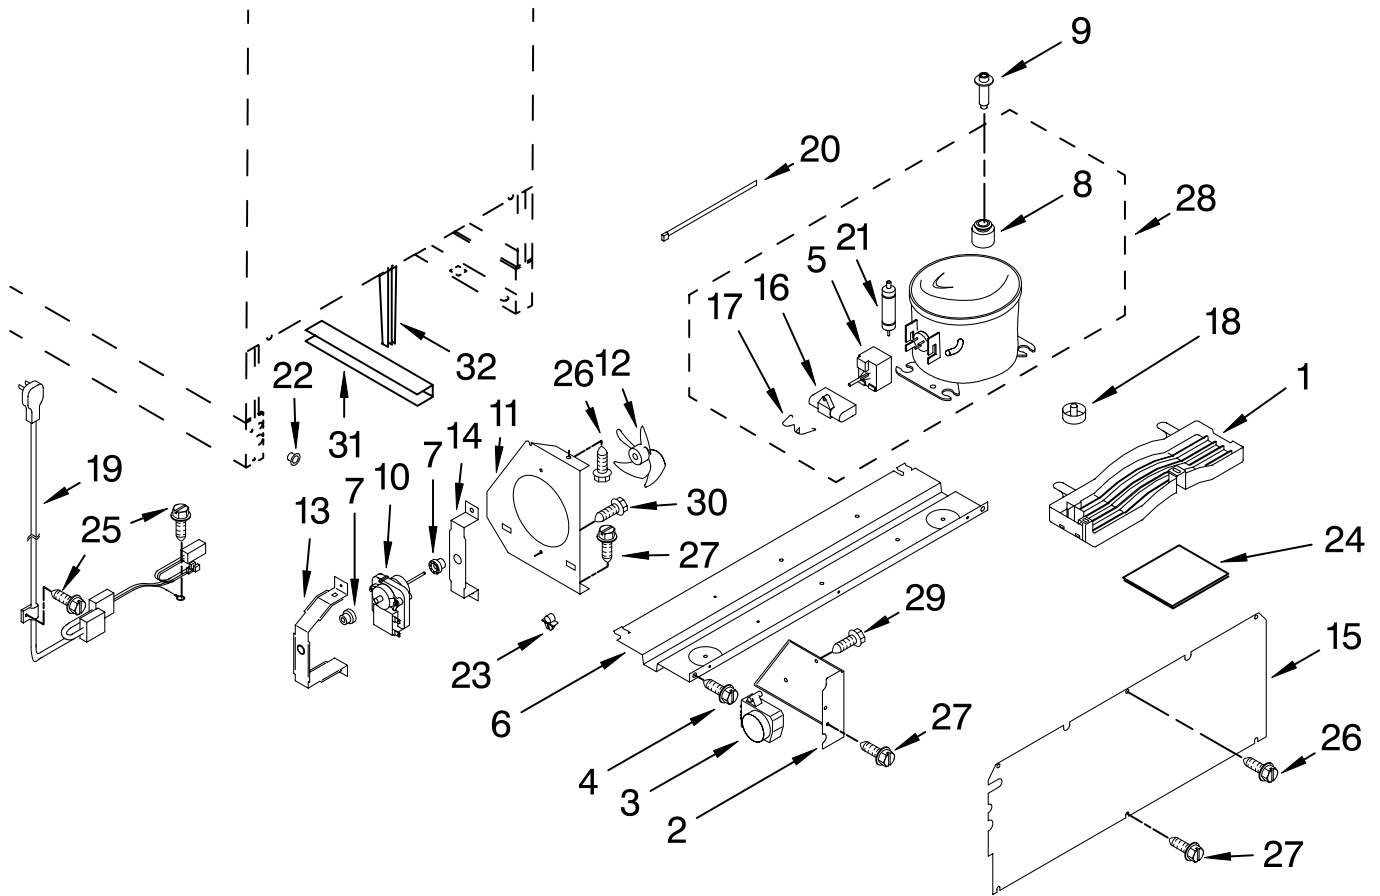

UNIT PARTS

For Models: KURO24RSBX01
(Black)

Illus. No.	Part No.	DESCRIPTION
1	W10163193	Drain Pan
2	4344773	Bracket, Defrost Timer
3	4344774	Defrost Timer
4	4344797	Screw
5	4344776	Start Device
6	W10175971	Mounting Plate, Compressor
7	4344778	Grommet, Fan Motor
8	4344779	Grommet, Compressor
9	4344780	Bolt, Compressor
10	4344781	Fan Motor, Condenser

Illus. No.	Part No.	DESCRIPTION
11	4344782	Baffle, Air
12	4344783	Fan Blade
13	4344784	Bracket, Motor
14	4344785	Bracket, Motor
15	4344786	Cover, Rear
16	4344837	Capacitor
17	4344836	Clip
18	W10163276	Trap, Drain
19	4344830	Power Cord
20	4344829	Cable Tie
21	W10163273	Drier
22	4344838	Bushing
23	4344831	Clip, Bushing
24	W10163274	Pad-Rubber
25	4344826	Screw

Illus. No.	Part No.	DESCRIPTION
26	4344825	Screw
27	4344832	Screw
28	4344775	Compressor (Includes Items 5, 8, 16, 17 & 21)
29	4344834	Screw
30	4344833	Screw
31	4344907	Trim, Edge
32	4344908	Support, Drain

REFRIGERANT CHARGE

3.5 Ounces
(R-134A)

FOR ORDERING INFORMATION REFER TO PARTS PRICE LIST